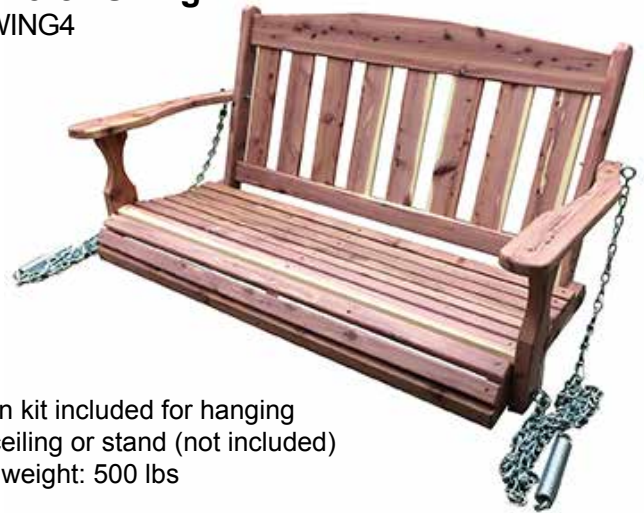

Classic Essential Bar Stool

BS1002

- Adjustable seat height 23.25 to 31.5 inches
- 330 lbs. capacity

Retro

Bar Stool Collection

Vintage Styling with a Mid-Century Vibe

The AmeriHome Retro Bar Stool Collection lends a cool retro vibe to any game room, basement, bar, kitchen, or shop. The bar stools are reminiscent of the days of diners and drive-ins, soda shops & sock hops.

- Constructed of beautiful, high quality, unfinished solid red cedar
- Ages to a beautiful grey patina, to preserve the original finish, apply a clear stain
- Classic design, made for comfort and durability
- Hand made by Amish craftsmen in the USA

Rocking Chair AROCKER

- Max weight: 300 lbs

4 Ft. Porch Swing ABSWING4

- Chain kit included for hanging from ceiling or stand (not included)
- Max weight: 500 lbs

Mission Style Chair AMCHAIR

- Max weight: 300 lbs