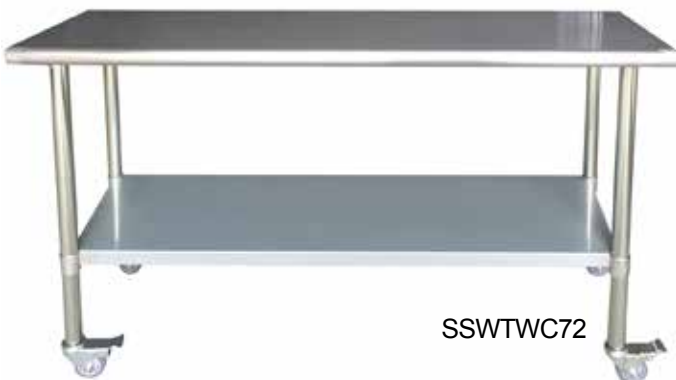

- 18 gauge 403 stainless steel top
- Four 3 inch locking swivel caster
- Adjustable chrome plated shelf
- Rounded edges
- Easy to assemble
- Capacity 220 lbs.

SSWTWC36

SSWTWC48

SSWTWC60

SSWTWC72

Stainless Steel Work Tables

- SSWTABLE - 24 in W x 48 in. L x 35 in. H
- SSWTABLE24 - 24 in W x 24 in. L x 35 in. H
- SSWTABLE36 - 24 in W x 36 in. L x 35 in. H
- SSWTABLE60 - 24 in W x 60 in. L x 35 in. H
- SSWTABLE72 - 24 in W x 72 in. L x 35 in. H
- SSWSET - SSWTABLE & SSWSHELF