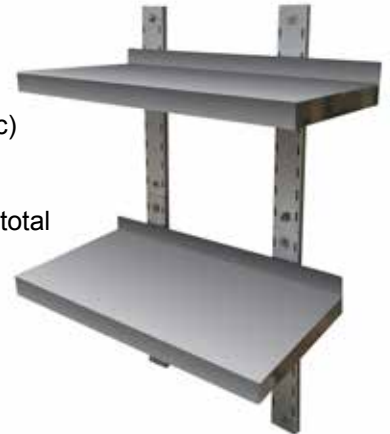

- Strong stainless handle for easy transport
- Buckets can be nested to save space
- Tough, durable and easy to clean
- Sold as 3 piece sets
- 201 stainless steel

Multi-Use Steel Table/Work Bench

GPBENCH

- 44 W x 24 D x 44 H in.
- Indoor/outdoor
- Weather resistant
- Galvanized steel
- 30 in. table height

Stainless Steel Double Wall Mount Shelf

SSDWMS

- Grade 430 S/S (Shelves)
- Shelf Size: 24"x12"
- Shelf Thickness: 1 mm
- Bracket Height: 35.5" (2 pc)
- Galvanized Steel
- Thickness: 1.5mm
- Weight capacity: 88 lbs in total