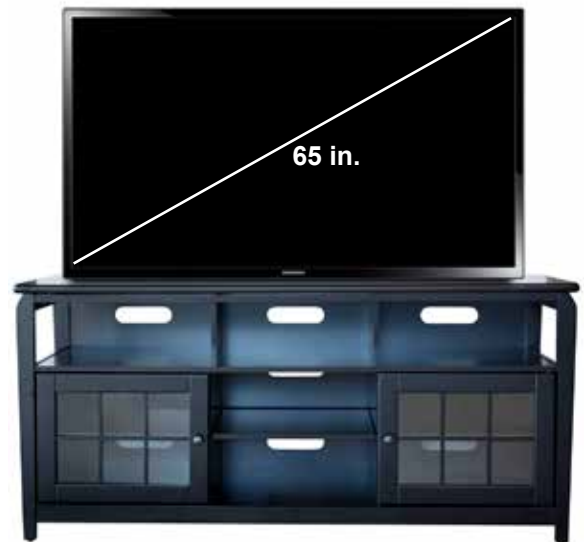

60 in. Television Stand

TVSTAND60

- Product size: 20 H x 60.2 W x 28.1 D inches
- Fits flat-panel televisions with a screen size up to 65 in.
- Convenient component slots for easy access
- Holds up to 9 accessory components
- Storage compartments with beautiful framed doors
- Ample space for component storage and wire management
- Material: melamine with painted birch veneer