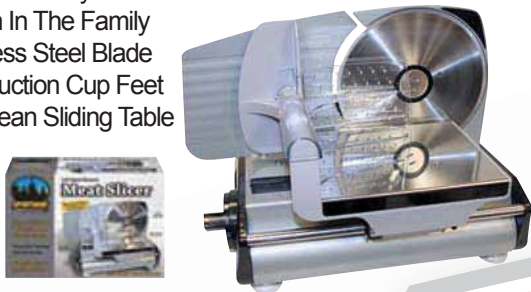

150 Watt Electric Meat Slicer

- Maximum Slicing Thickness Up To 15mm
- Great For The Busy Home Cook Or The Sportsman In The Family
- 7.5" Stainless Steel Blade
- Non-Slip Suction Cup Feet
- Easy To Clean Sliding Table

Pkg. Type Color Box

Item	UPC	Case Qty.	Case Wt.	Cubic Ft.
MSLICER	0 27077 06544 2	2/1	26.0 lbs	2.83

4 Gallon Stainless Steel Meat Mixer

- Mixes 17 Lbs Of Meat
- Stainless Steel Design
- Includes Clear, See-Through Lid & Removable Paddle For Easy Cleaning