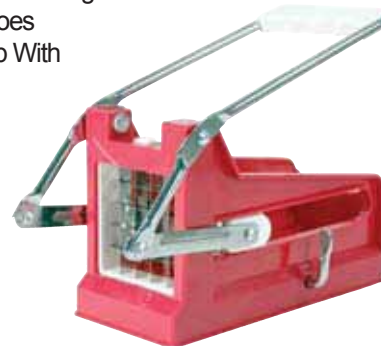

Replacement Band Saw Blade

BSB-MBS

4 Teeth -per- Inch
Blade Size: 82" x 5/8"
For Use With No. MBSAW

Item	UPC	Case Qty.	Case Wt.	Cubic Ft.
MBSAW	0 27077 05914 4	1	120.0 lbs	7.48
BSB-MBS	0 27077 05990 8	50/1	42.0 lbs	8.00

Commercial Quality French Fry Cutter

- Cuts 6" Long Potatoes Into 3/8" or 1/2" Strips
- Two Stainless Steel Cutting Attachments
- For Thick Or Thin Fries. Mounts On Wall or Counter Top
- Cuts Fruits & Vegetables, Too

Pkg. Type Color Box

Item	UPC	Case Qty.	Case Wt.	Cubic Ft.
FFCD	0 27077 06625 8	2/1	22.0 lbs	4.77

Home Style French Fry Cutter

- Cuts Thick Or Thin Potatoes
- Removable 1/2" And 3/8" Cutting Blades
- Easily Cuts Small Potatoes
- Secures To Counter Top With Adjustable Suction Cup

**Tasty Recipe
On Side Panel!**

Pkg. Type Color Box

Item	UPC	Case Qty.	Case Wt.	Cubic Ft.
FFCUT	0 27077 06490 2	12/1	16.0 lbs	1.60

350 Watt Electric Meat Grinder

- Grinds Up To 100 Lbs. Per Hour
- Includes: 3 Cutting Plates (Fine, Medium, Coarse)
- 1 Kubbe Attachment
- 1 Food Stuffer
- 1 Sausage Tube