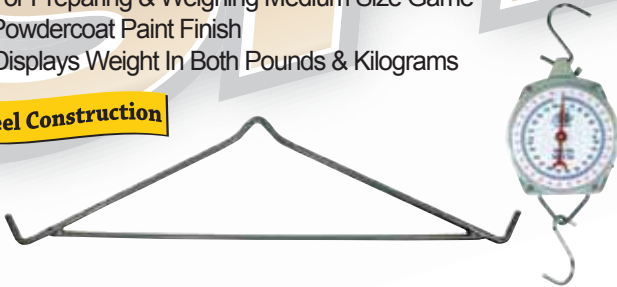

Steel Construction

Pkg. Type Color Box

Item	UPC	Case Qty.	Case Wt.	Cubic Ft.
WGGSET	0 27077 07375 1	10/1	18.0 lbs	1.70

500 Lb Gambrel With 330 Lb Hanging Scale

- For Preparing & Weighing Medium Size Game
- Powdercoat Paint Finish
- Displays Weight In Both Pounds & Kilograms

Steel Construction

Pkg. Type Color Box

Item	UPC	Case Qty.	Case Wt.	Cubic Ft.
SM07352	0 27077 07352 2	1	4.4 lbs	0.75

500 Lb Gambrel Hoist Kit With 330 Lb Hanging Scale

- For Preparing & Weighing Medium Size Game
- Powdercoat Paint Finish
- Displays Weight In Both Pounds & Kilograms
- Keeps Game At Eye Level For Easy Butchering