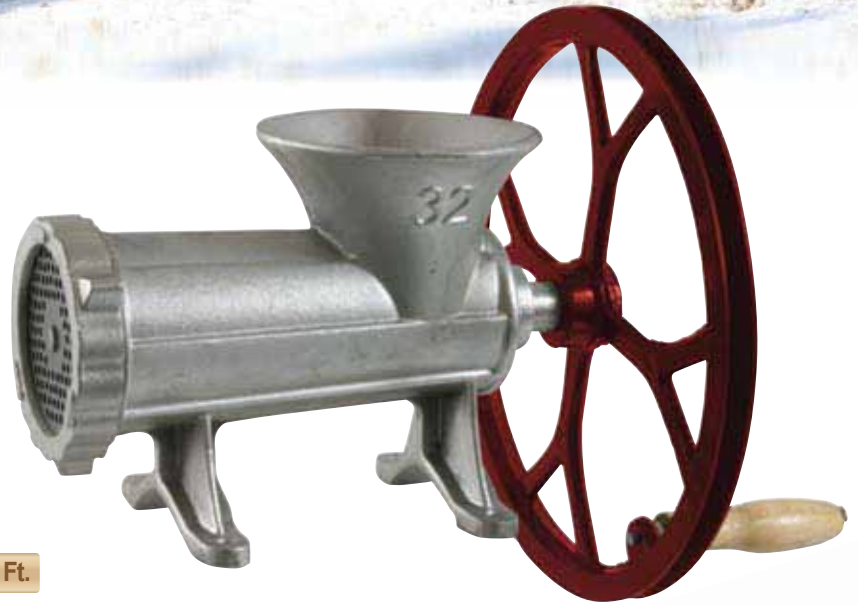

MEG300

MEGRINDUL

MHMIX

MSLICER

#32 Cast Iron Meat Grinder With Pulley

- Clamp Down Style
- Cast Iron For Easy Cleanup
- Can Be Connected To A Motor Or Ground By Hand
- Includes:
 - #32 Grinder Plate
 - Cutting Knife

Pkg. Type Color Box

Item	UPC	Case Qty.	Case Wt.	Cubic Ft.
SM07528	0 27077 07528 1	2	48.4 lbs	

#22 Stainless Steel Grinder

- Clamp Down Style
- Stainless Steel For Easy Cleanup
- Includes:
 - #22 Grinder Plate
 - Cutting Knife

Pkg. Type Color Box

Item	UPC	Case Qty.	Case Wt.	Cubic Ft.
SM07529	0 27077 07529 8	5	59.4 lbs	

#10 Hand Operated Meat Grinder

- Grinds 3 Lbs Of Meat Per Minute
- Cast Iron For Easy Cleanup
- Clamp Down Style
- Includes:
 - 1 Knife
 - 2 Cutting Plates (1/4" & 1/2")
 - Sausage Funnel Attachment

Pkg. Type Color Box

Item	UPC	Case Qty.	Case Wt.	Cubic Ft.
MHG10	0 27077 06310 3	6/1	57.0 lbs	1.40

#22 Hand Operated Meat Grinder

- Cast Iron For Easy Cleanup
- Clamp Down Style
- Includes:
 - 1 Knife
 - 2 Cutting Plates (1/4" & 1/2")
 - Sausage Funnel Attachment