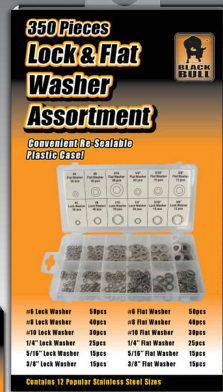

350 Piece Lock & Flat Washer Assortment

Convenient Re-Sealable Plastic Case!

350 Piece Lock & Flat Washer Assortment

● #6 Lock Washer	50pcs	#6 Flat Washer	50pcs
#8 Lock Washer	40pcs	#8 Flat Washer	40pcs
#10 Lock Washer	30pcs	#10 Flat Washer	30pcs
1/4" Lock Washer	25pcs	1/4" Flat Washer	25pcs
5/16" Lock Washer	15pcs	5/16" Flat Washer	15pcs
3/8" Lock Washer	15pcs	3/8" Flat Washer	15pcs

Pricing

Suggested Retail	\$0.00
Compare At	\$0.00
FOB St. Louis	\$0.00
Prepaid Freight	\$0.00

Item # CTD024

Item No.	Upc No.	Case Wt. Lbs.	Cubic Ft.	Case Qty.	Pallet Qty.
CTD024	0 27077 06954 9	12.1	1.27	24	0