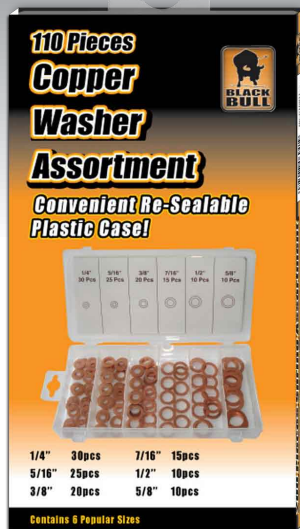

# 110 Piece Copper Washer Assortment

**Convenient Re-Sealable Plastic Case!**

## 110 Piece Copper Washer Assortment

- 1/4" 30pcs      7/16" 15pcs
- 5/16" 25pcs      1/2" 10pcs
- 3/8" 20pcs      5/8" 10pcs

**Item # CTD025**

<b>Pricing</b>	
Suggested Retail	\$0.00
Compare At	\$0.00
FOB St. Louis	\$0.00
Prepaid Freight	\$0.00

Item No.	Upc No.	Case Wt. Lbs.	Cubic Ft.	Case Qty.	Pallet Qty.
CTD025	0 27077 06955 6	14.3	1.27	24	0