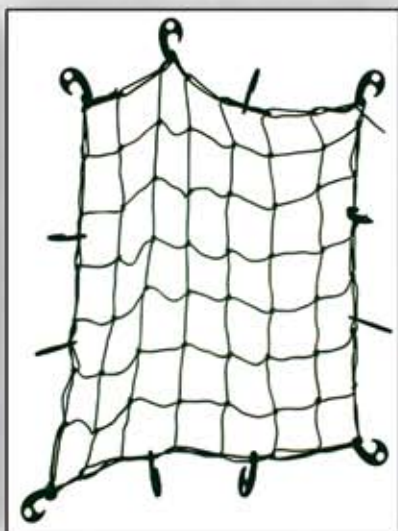

28" x 28" Cargo Net

**Great For Trucks,
ATV's, Camping, & Trailers!**

Elastic Design,
Non-marring Plastic Hooks,
4mm Diameter Cord,
Stretches Tight And Reliably.
Great For Trucks, ATV's, Camping, Trailers!

Package: Clamshell

Item No.	UPC No.	Case Wt. Lbs.	Cubic Ft.	Case Qty.	Pallet
CNET28	0 27077 06721 7	44.0	2.12	48/6	288

1220 North Price Road / St. Louis, MO 63132 / Toll Free - 800.568.6657 / Fax - 636.537.1055