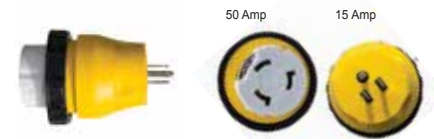

CORDCP1550
15A to 50A Conversion/Adapter Plug
1-Phase