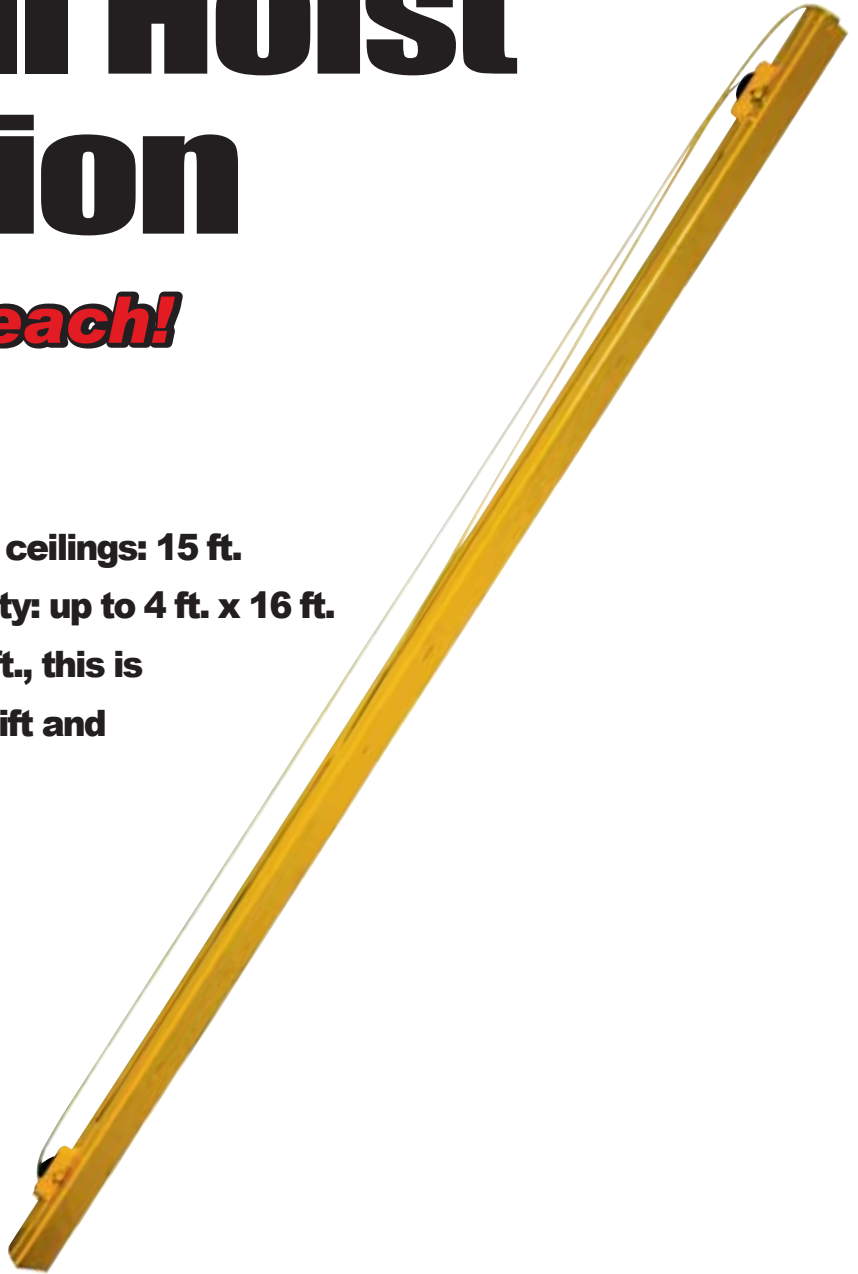

6 Foot Drywall Hoist Extension

Extend Your Reach!

Maximum reach for horizontal ceilings: 15 ft.

Maximum single sheet capacity: up to 4 ft. x 16 ft.

**Maximum reach for walls: 19 ft., this is
determined by the 15 ft. max lift and
half the length of drywall**

- **Extension Size: 6' to 15'**
- **Max Height 15'**
- **Powder Coat Paint Finish**

Item No.	UPC No.	Case Wt. Lbs.	Cubic Ft.	Case Qty.
DWHE6	0 27077 06557 2	24	0.049	1

950 Hoff Road / St. Louis, MO 63366 / 636.532.9888 / Fax - 636.537.1055