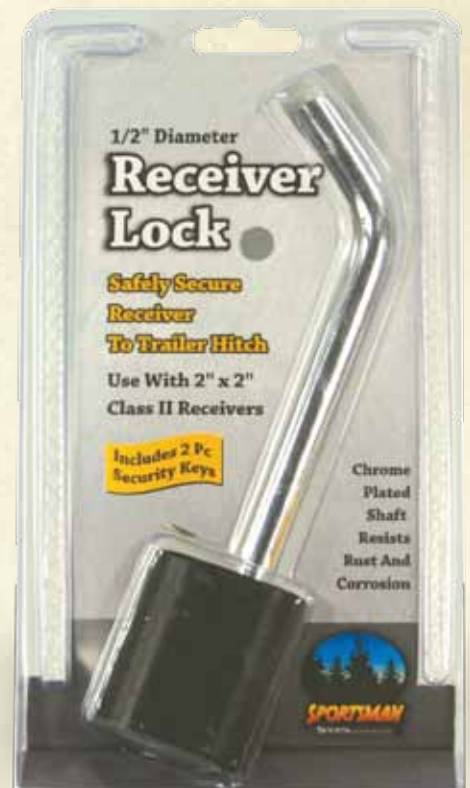

1/2" Diameter

SPORTSMAN™

SERIES BY BUFFALO TOOLS

Receiver Lock

Safely Secures

Receiver To Trailer Hitch!

- Safely Secure Receiver To Trailer Hitch.
- Includes 2 Security Keys.
- Use With 2" x 2" Class II Receivers.
- Chrome Plated Shaft Resists Rust & Corrosion