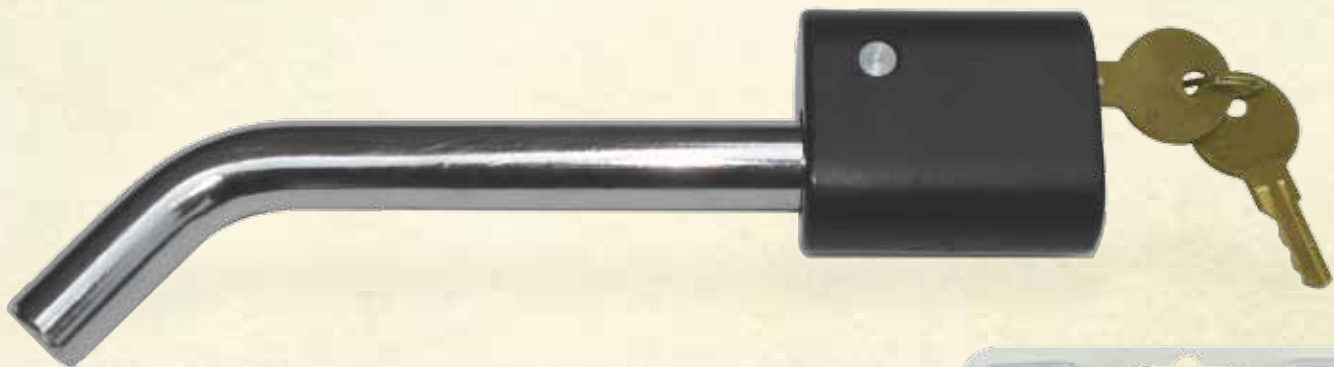

1/2" Diameter

SPORTSMAN™

SERIES BY BUFFALO TOOLS

Receiver Lock

Safely Secures

Receiver To Trailer Hitch!

- Safely Secure Receiver To Trailer Hitch.
- Includes 2 Security Keys.
- Use With 2" x 2" Class II Receivers.
- Chrome Plated Shaft Resists Rust & Corrosion

Item No.	UPC	Case Wt.	Cubic Ft.	Case Qty.	Pallet
RLOCK12	0 27077 07030 9	36.3	1.07	36/3	1440

950 Hoff Road • O'Fallon, MO 63366 • Phone - 636.532.9888 • Fax - 636.537.1055