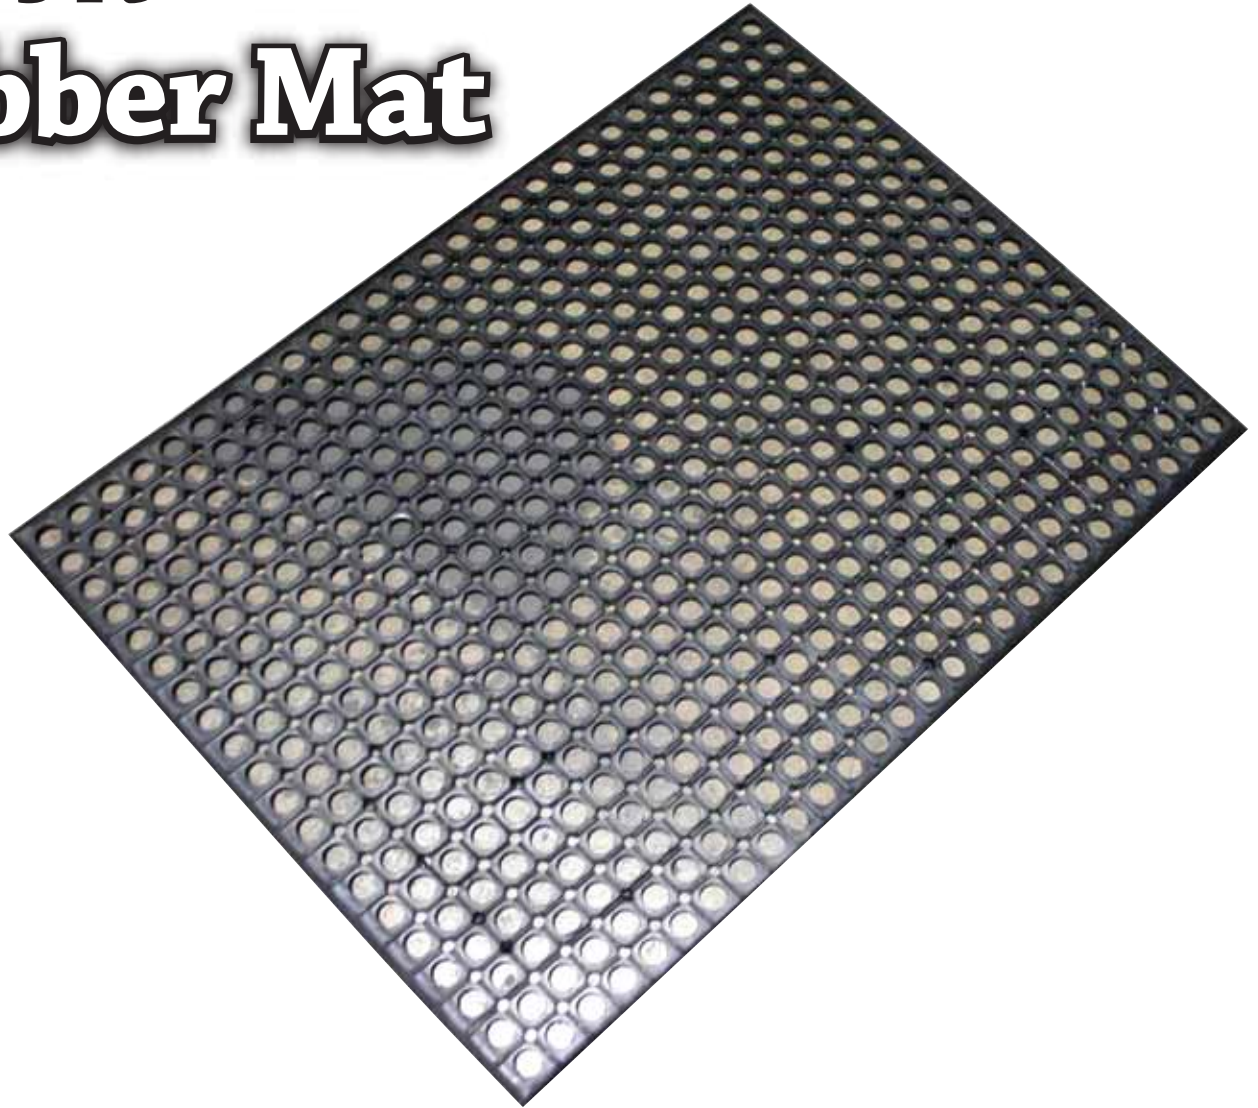

2 Ft x 3 Ft Rubber Mat

INDUSTRIAL RUBBER MAT
1/4" THICK, FLEXIBLE " PADDED " MATERIAL
HELPS REDUCE FOOT, KNEE & BACK FATIGUE
FOR USE IN ALL TYPES OF INDUSTRIAL AREAS,
SHOPS, GARAGES, TRUCK BEDS, ETC.

Item No.	UPC No.	Case Wt. Lbs.	Cubic Ft.	Pallet Qty
RMAT23	0 27077 05917 5	38.7	1.375	250
950 Hoff Road	O'Fallon, MO 63366	Phone 636.532.9888	Fax 636.537.1055	